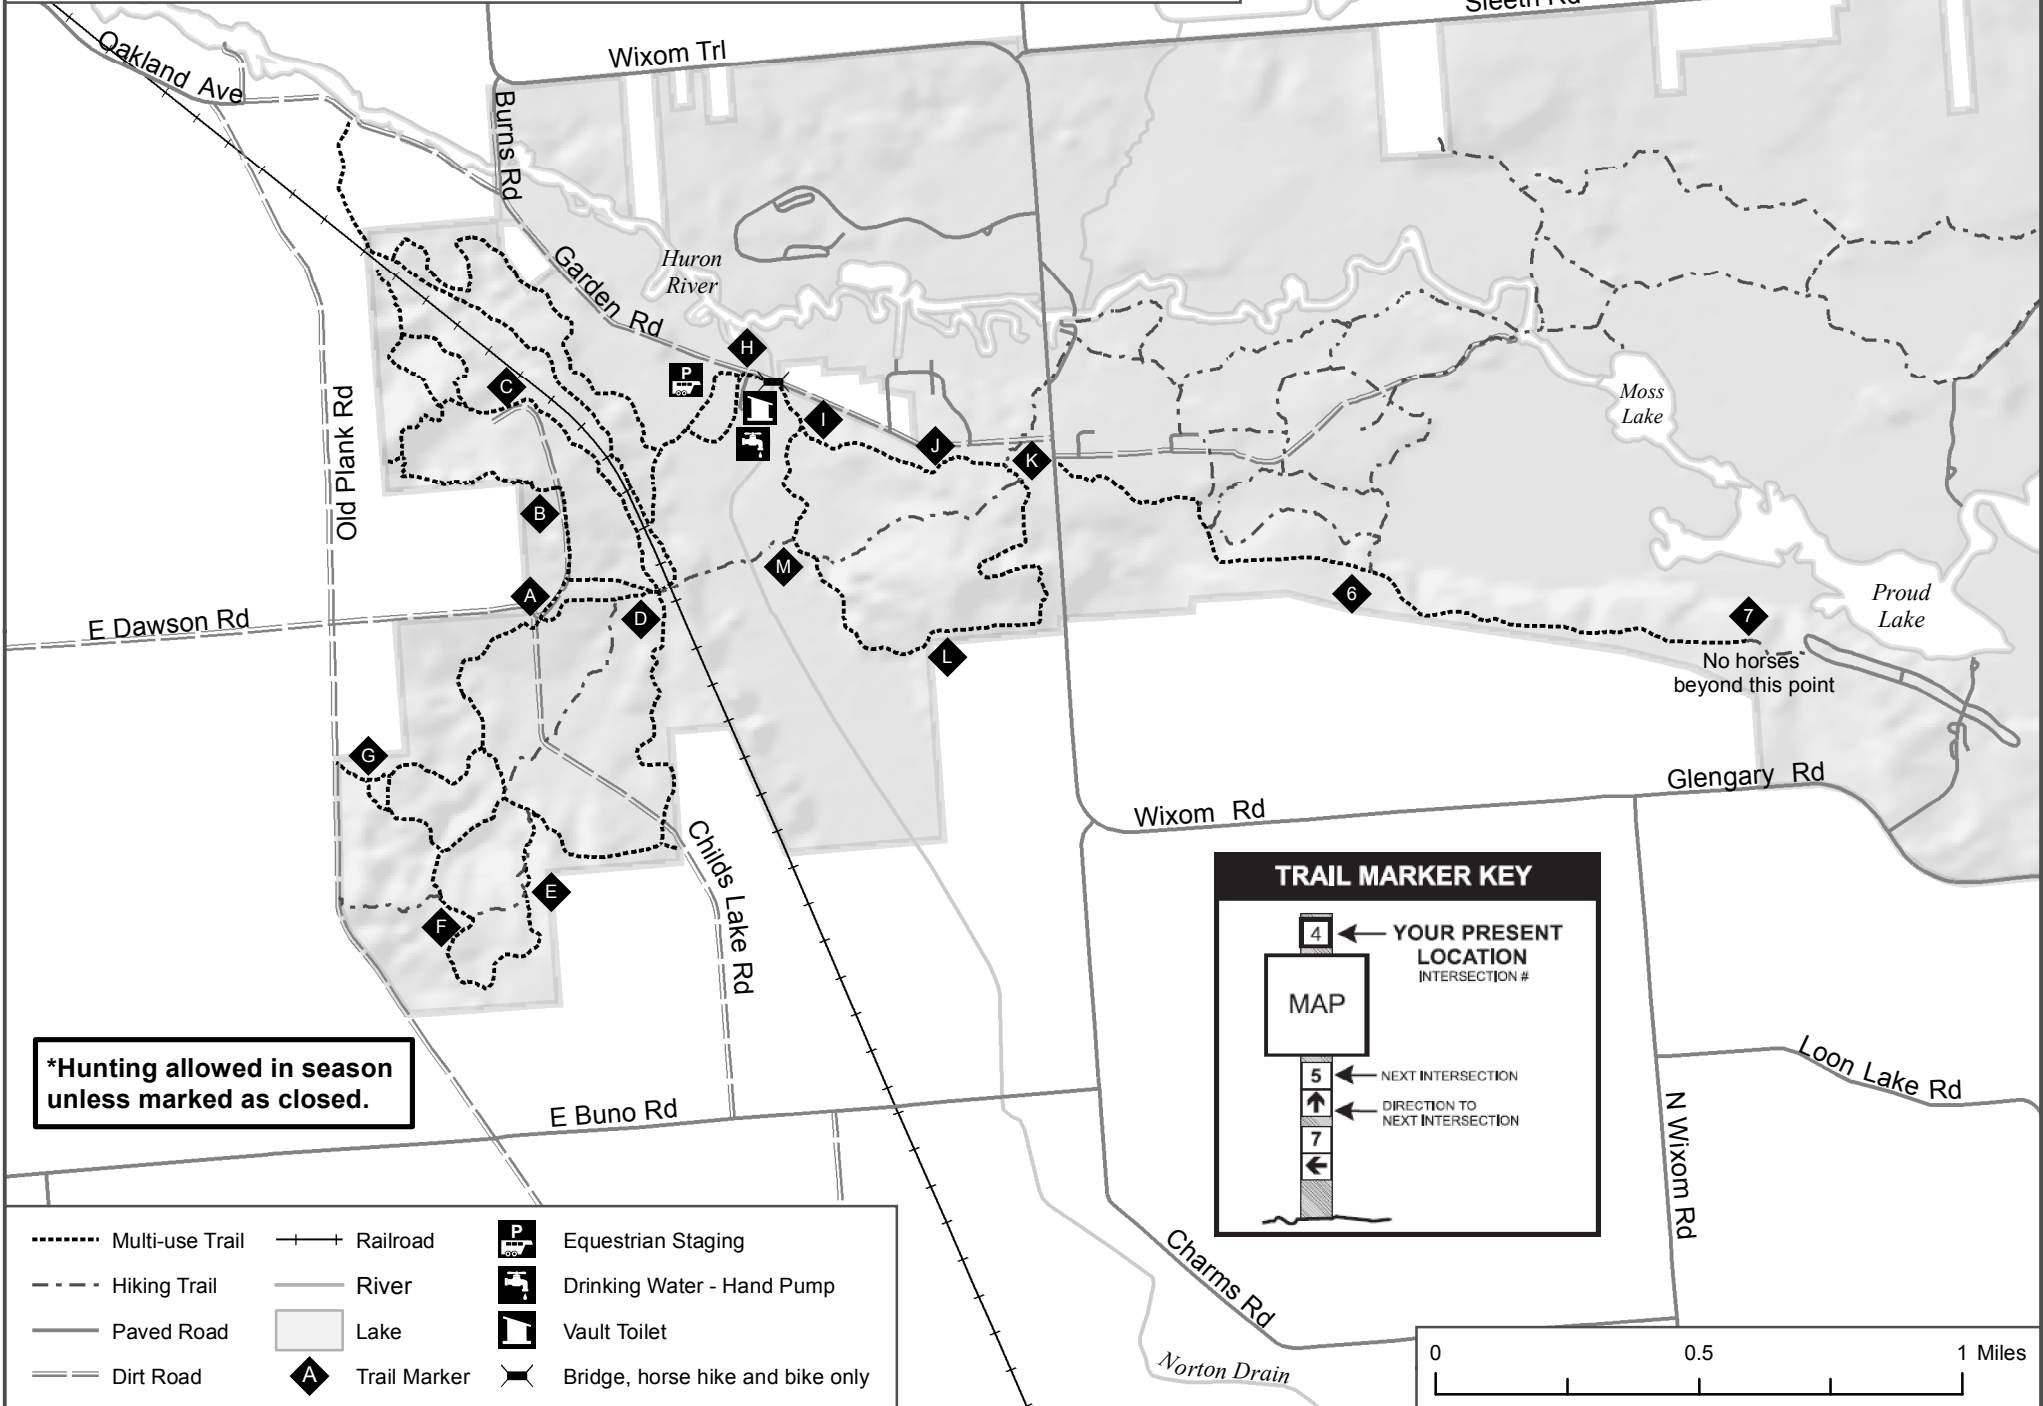

Proud Lake Recreation Area Equestrian Trails

Created: 07/06/2017

Lake Sherwood

***Hunting allowed in season unless marked as closed.**

- Multi-use Trail
- - - - Hiking Trail
- Paved Road
- ==== Dirt Road
- +—+ Railroad
- River
- Lake
- ◆ Trail Marker
- Ⓟ Equestrian Staging
- 🚰 Drinking Water - Hand Pump
- 🚽 Vault Toilet
- 🐾 Bridge, horse hike and bike only

TRAIL MARKER KEY

4 ← YOUR PRESENT LOCATION INTERSECTION #

MAP

5 ← NEXT INTERSECTION

↑ ← DIRECTION TO NEXT INTERSECTION

7 ←

4 ←